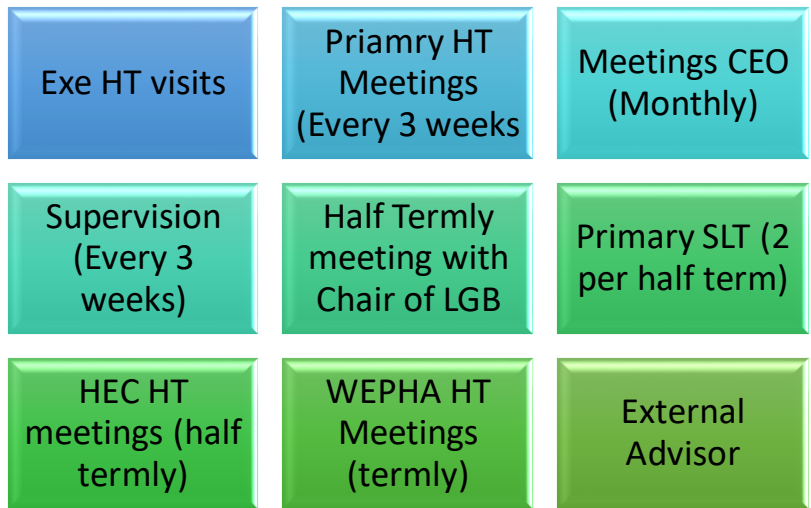

PCLC Primary Support

Trust central services

Teaching and learning Support.

Headteacher Support

Pupil Support

Leadership Support